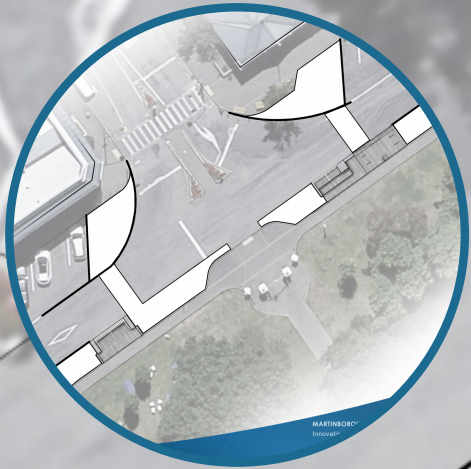

MARTINBOROUGH **SQUARE**

**DESIGN THE
SQUARE!**

**COLOUR IN
THE WHITE SECTIONS**

**SOUTH WAIRARAPA
DISTRICT COUNCIL**
Kia Reretahi Tātau

MARTINBOROUGH SQUARE
Innovating Streets

**COLOUR IN
THE WHITE SECTIONS
DESIGN THE
SQUARE!**

**MARTINBOROUGH
SQUARE**

MARTINBOROUGH SQUARE

DESIGN THE SQUARE!

COLOUR IN THE WHITE SECTIONS

SOUTH WAIRARAPA DISTRICT COUNCIL
Kia Reretahi Tātau

MARTINBOROUGH SQUARE
Innovating Streets