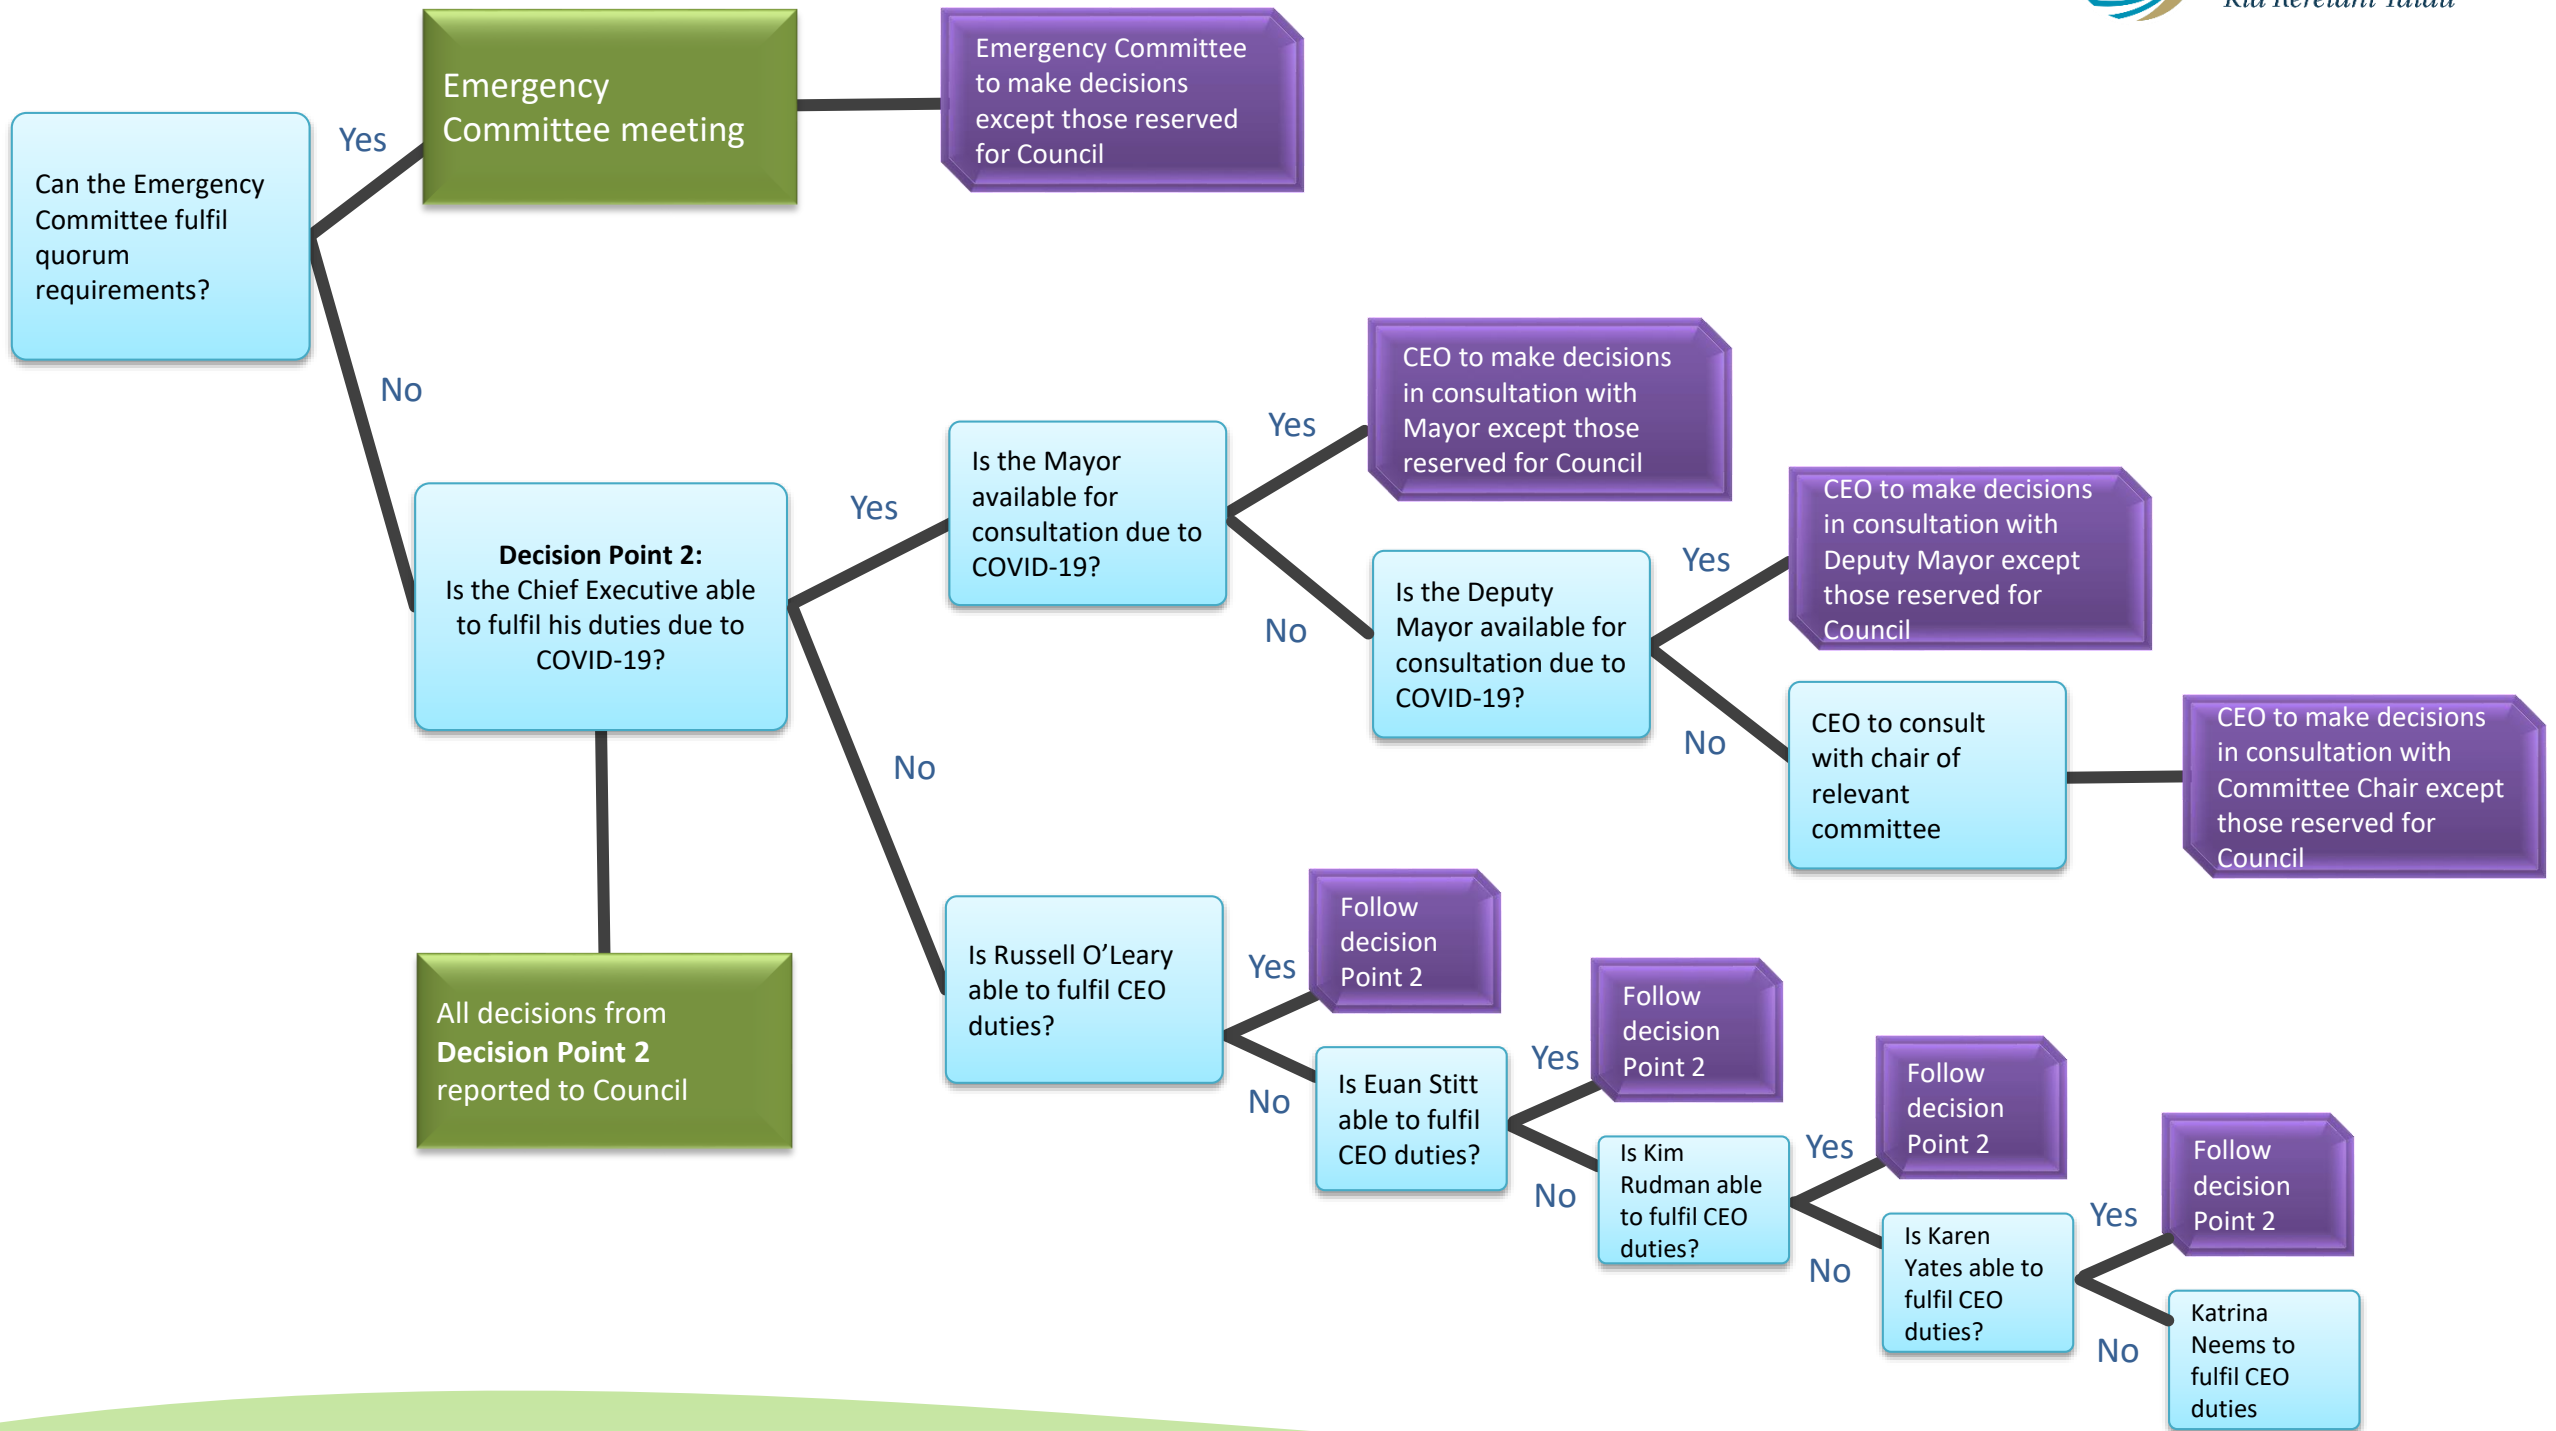

Emergency Decision Making Tree in COVID-19 at L3 and L4

Decision point

Set up Task point

Result point