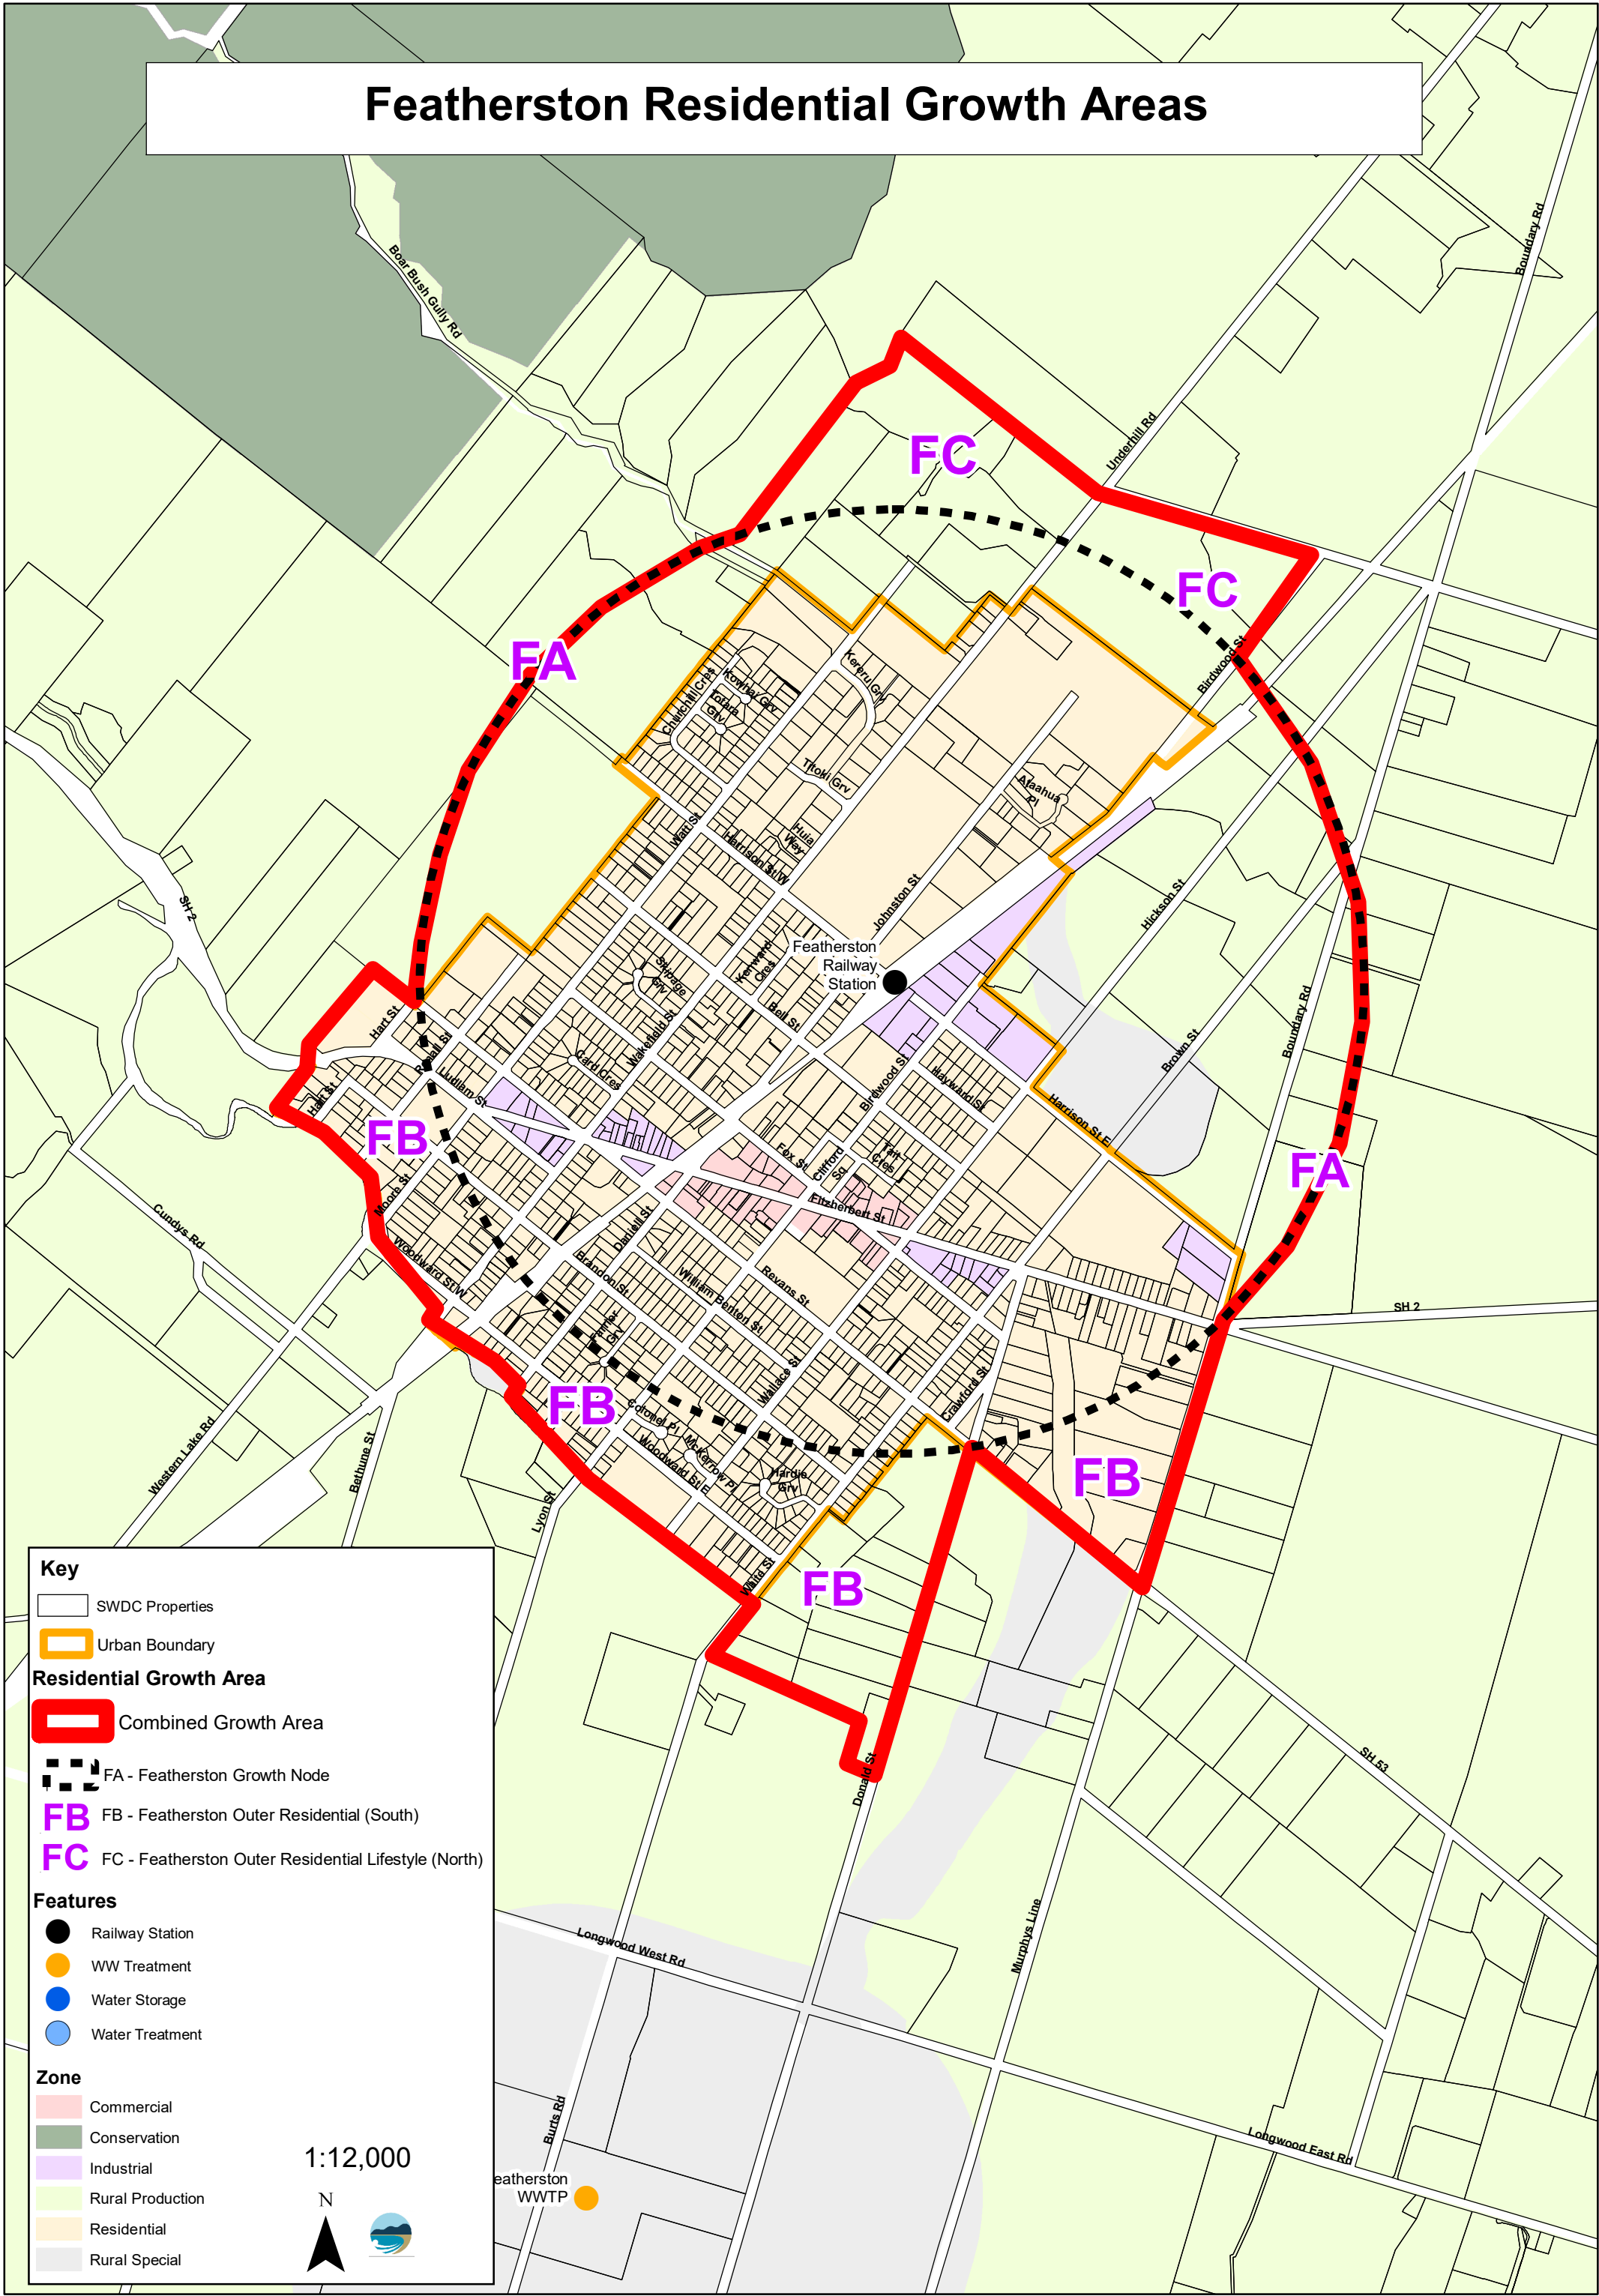

Featherston Residential Growth Areas

Key

- SWDC Properties
- Urban Boundary

Residential Growth Area

- Combined Growth Area
- FA - Featherston Growth Node
- FB - Featherston Outer Residential (South)
- FC - Featherston Outer Residential Lifestyle (North)

Features

- Railway Station
- WW Treatment
- Water Storage
- Water Treatment

Zone

- Commercial
- Conservation
- Industrial
- Rural Production
- Residential
- Rural Special

1:12,000

N

Featherston WWTP