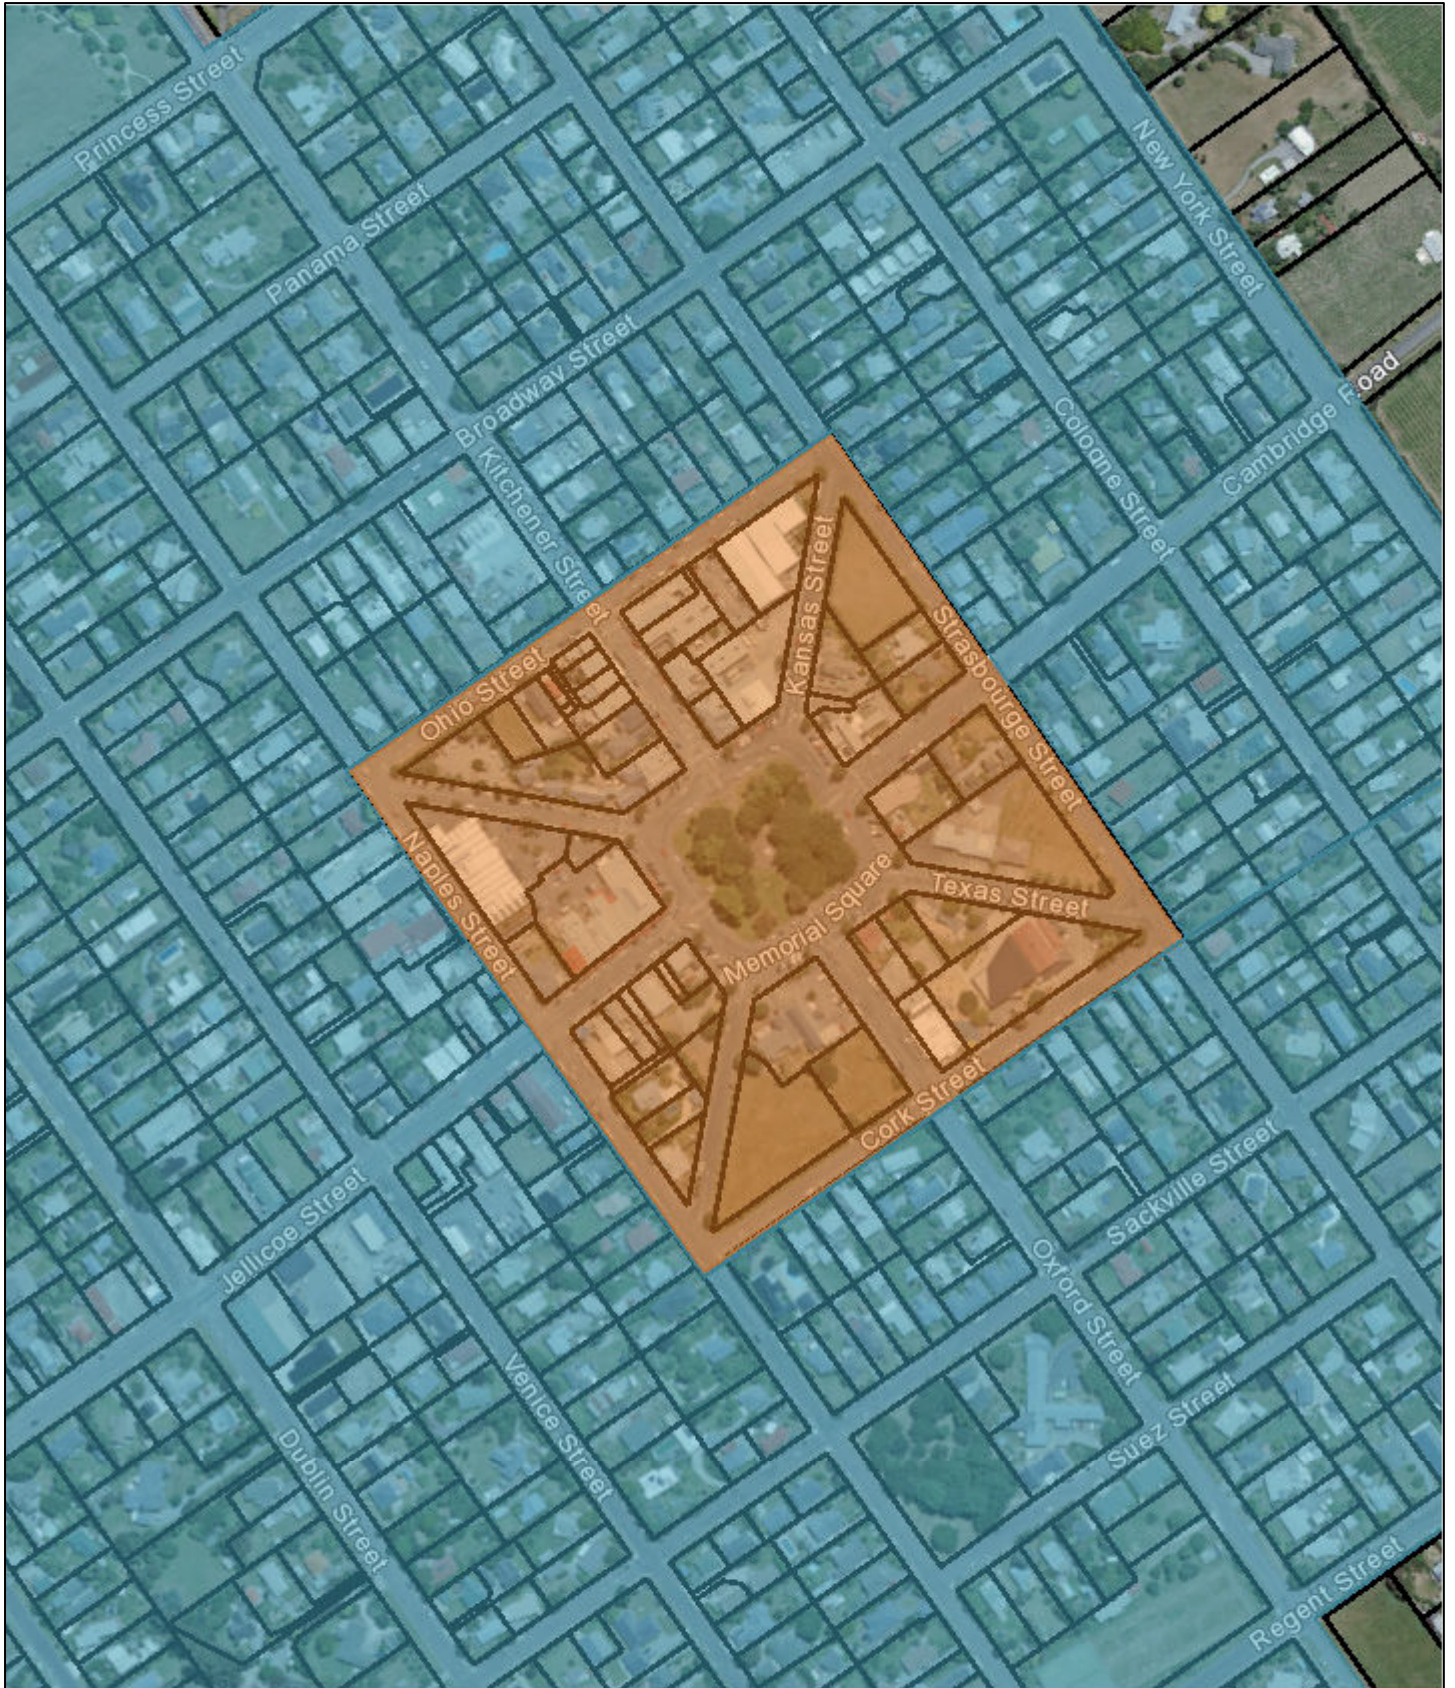

**SOUTH WAIRARAPA
DISTRICT COUNCIL**

Kia Reretahi Tātau

APPENDIX 1 of the South Wairarapa District Council

Freedom Camping Bylaw 2024

Maps

Maps are indicative only. For complete descriptions of the areas please refer to Schedule 1 and 2 of the Freedom Camping Bylaw.

Martinborough Square Reserve

Map # 1

Freedom Camping Bylaw

-  Freedom Camping prohibited
-  Freedom Camping restricted
-  Freedom Camping township restrictions
-  Parcel Boundary

1:4,000

Map created September 2023