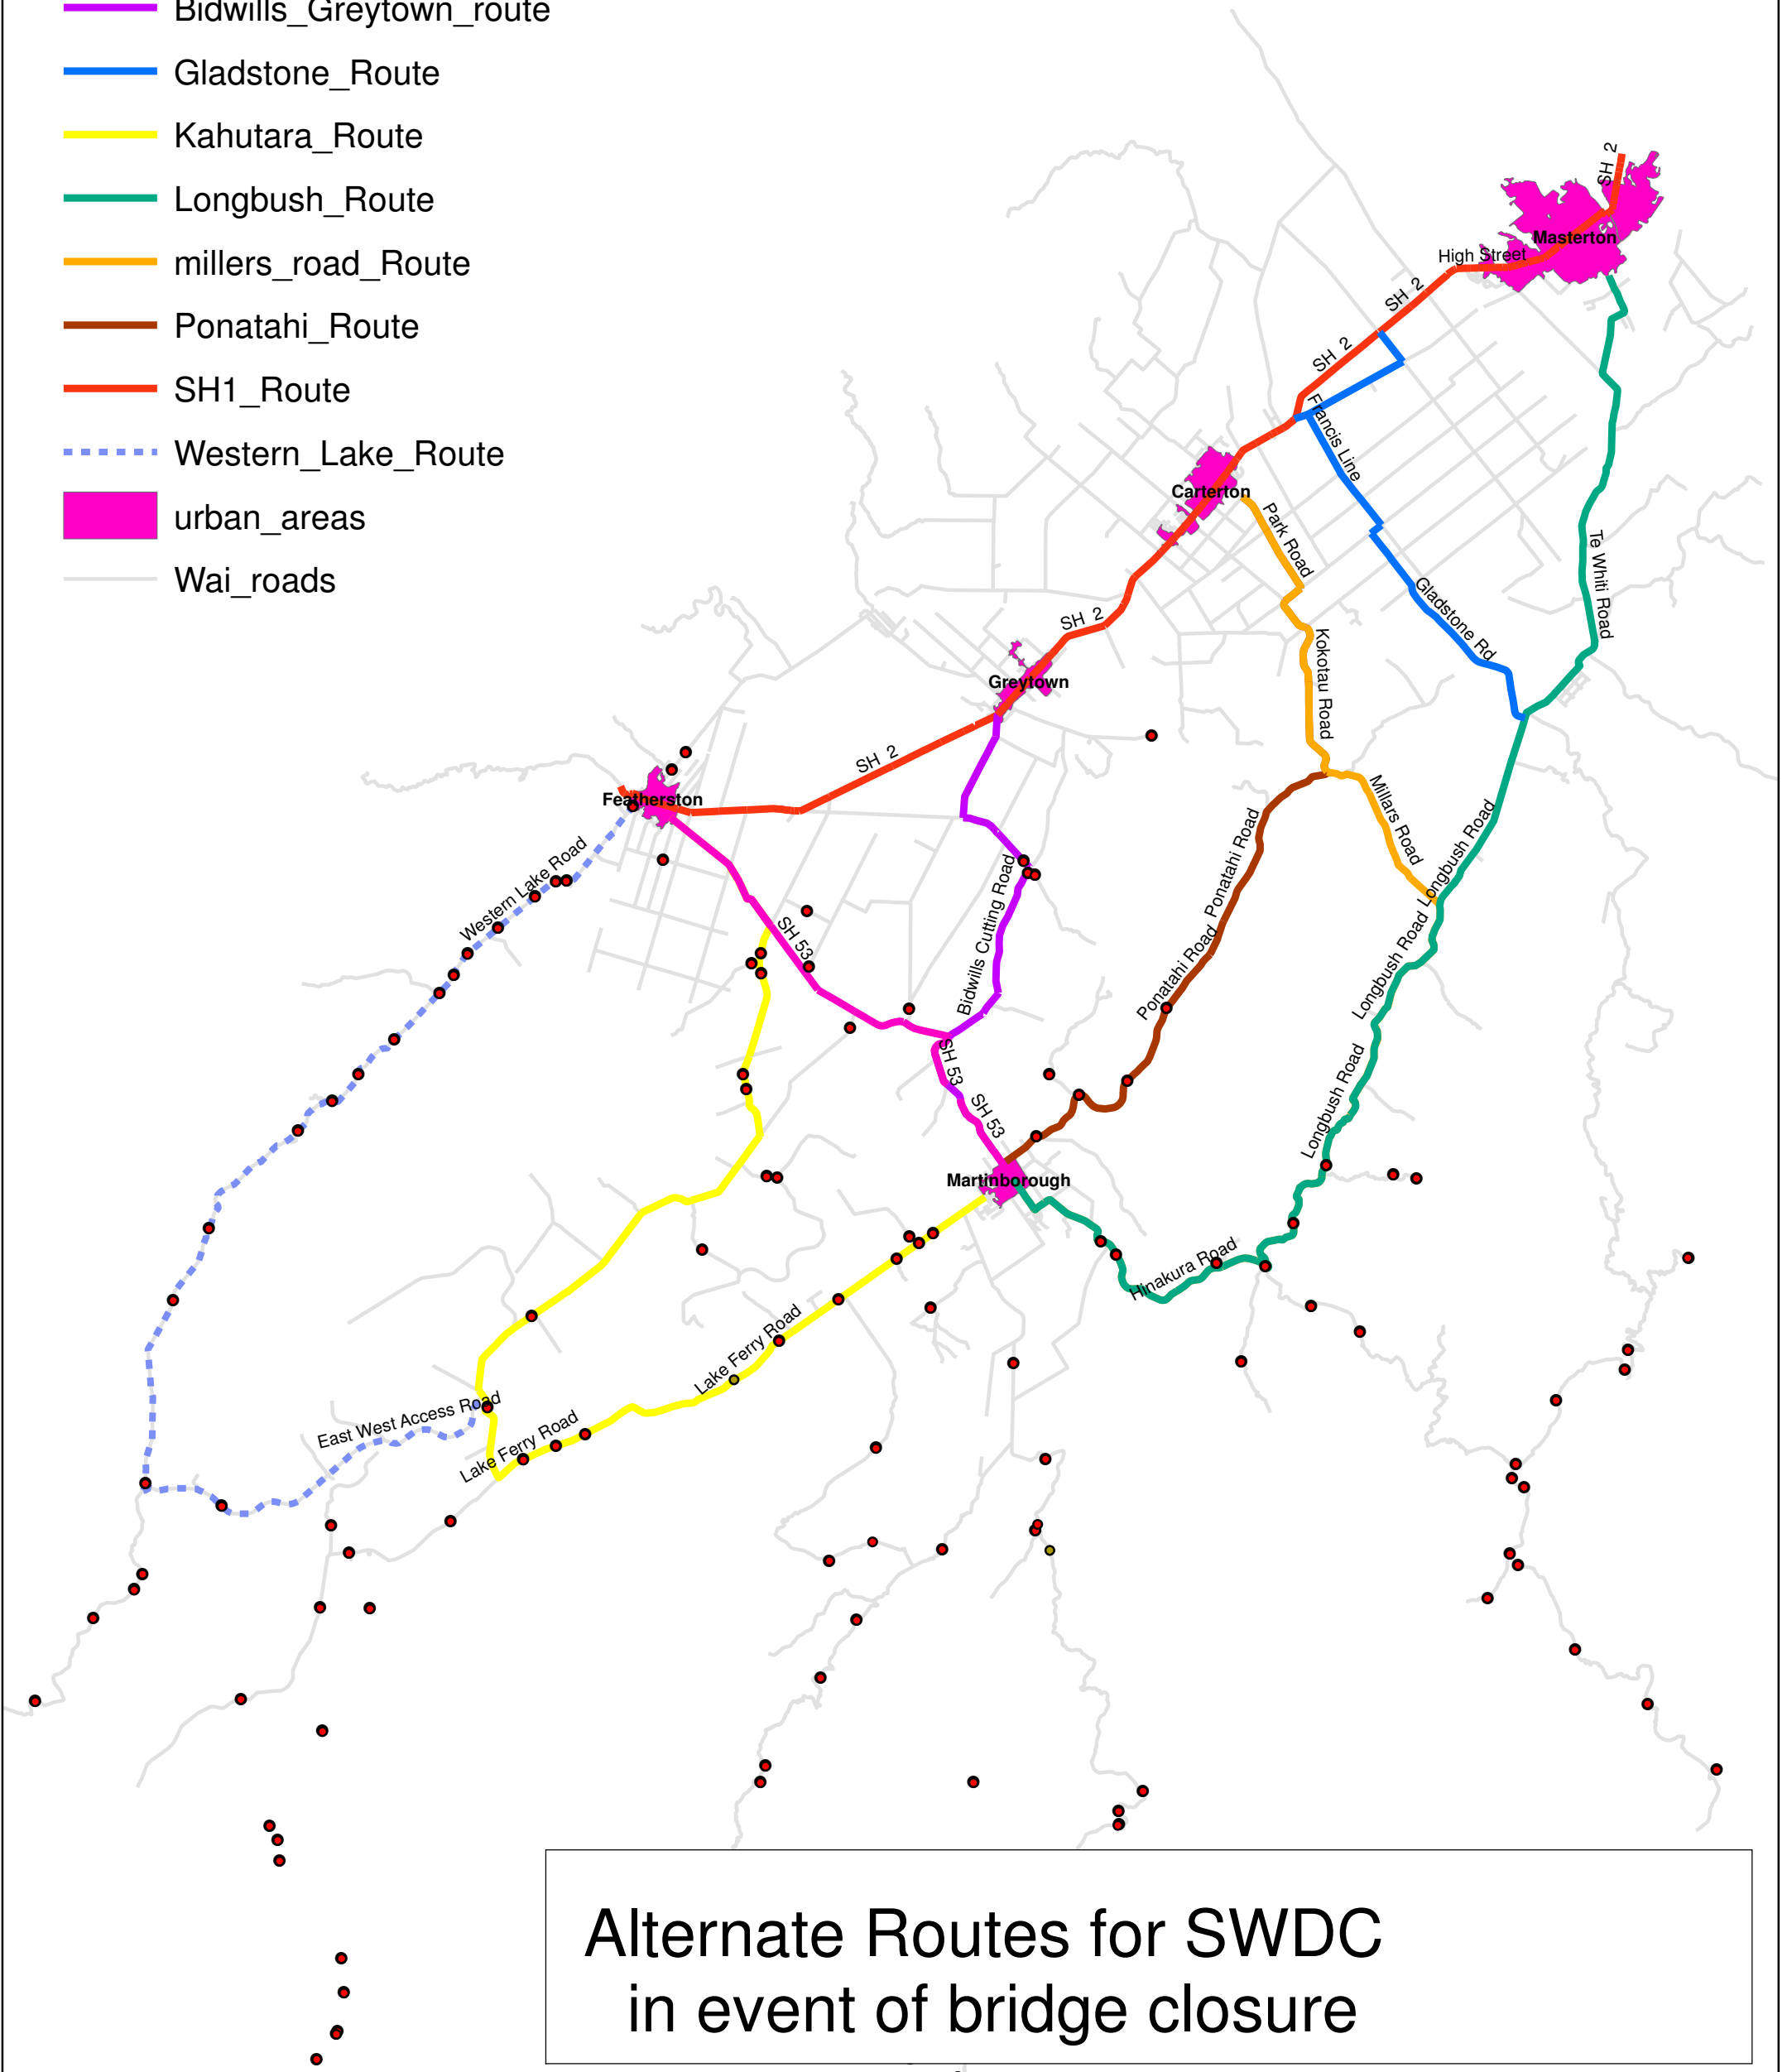

Legend

- XY_NZTM_bridges50_Max
- Bidwills_featherston_Route
- Bidwills_Greytown_route
- Gladstone_Route
- Kahutara_Route
- Longbush_Route
- millers_road_Route
- Ponatahi_Route
- SH1_Route
- - - Western_Lake_Route
- urban_areas
- Wai_roads

Alternate Routes for SWDC
in event of bridge closure