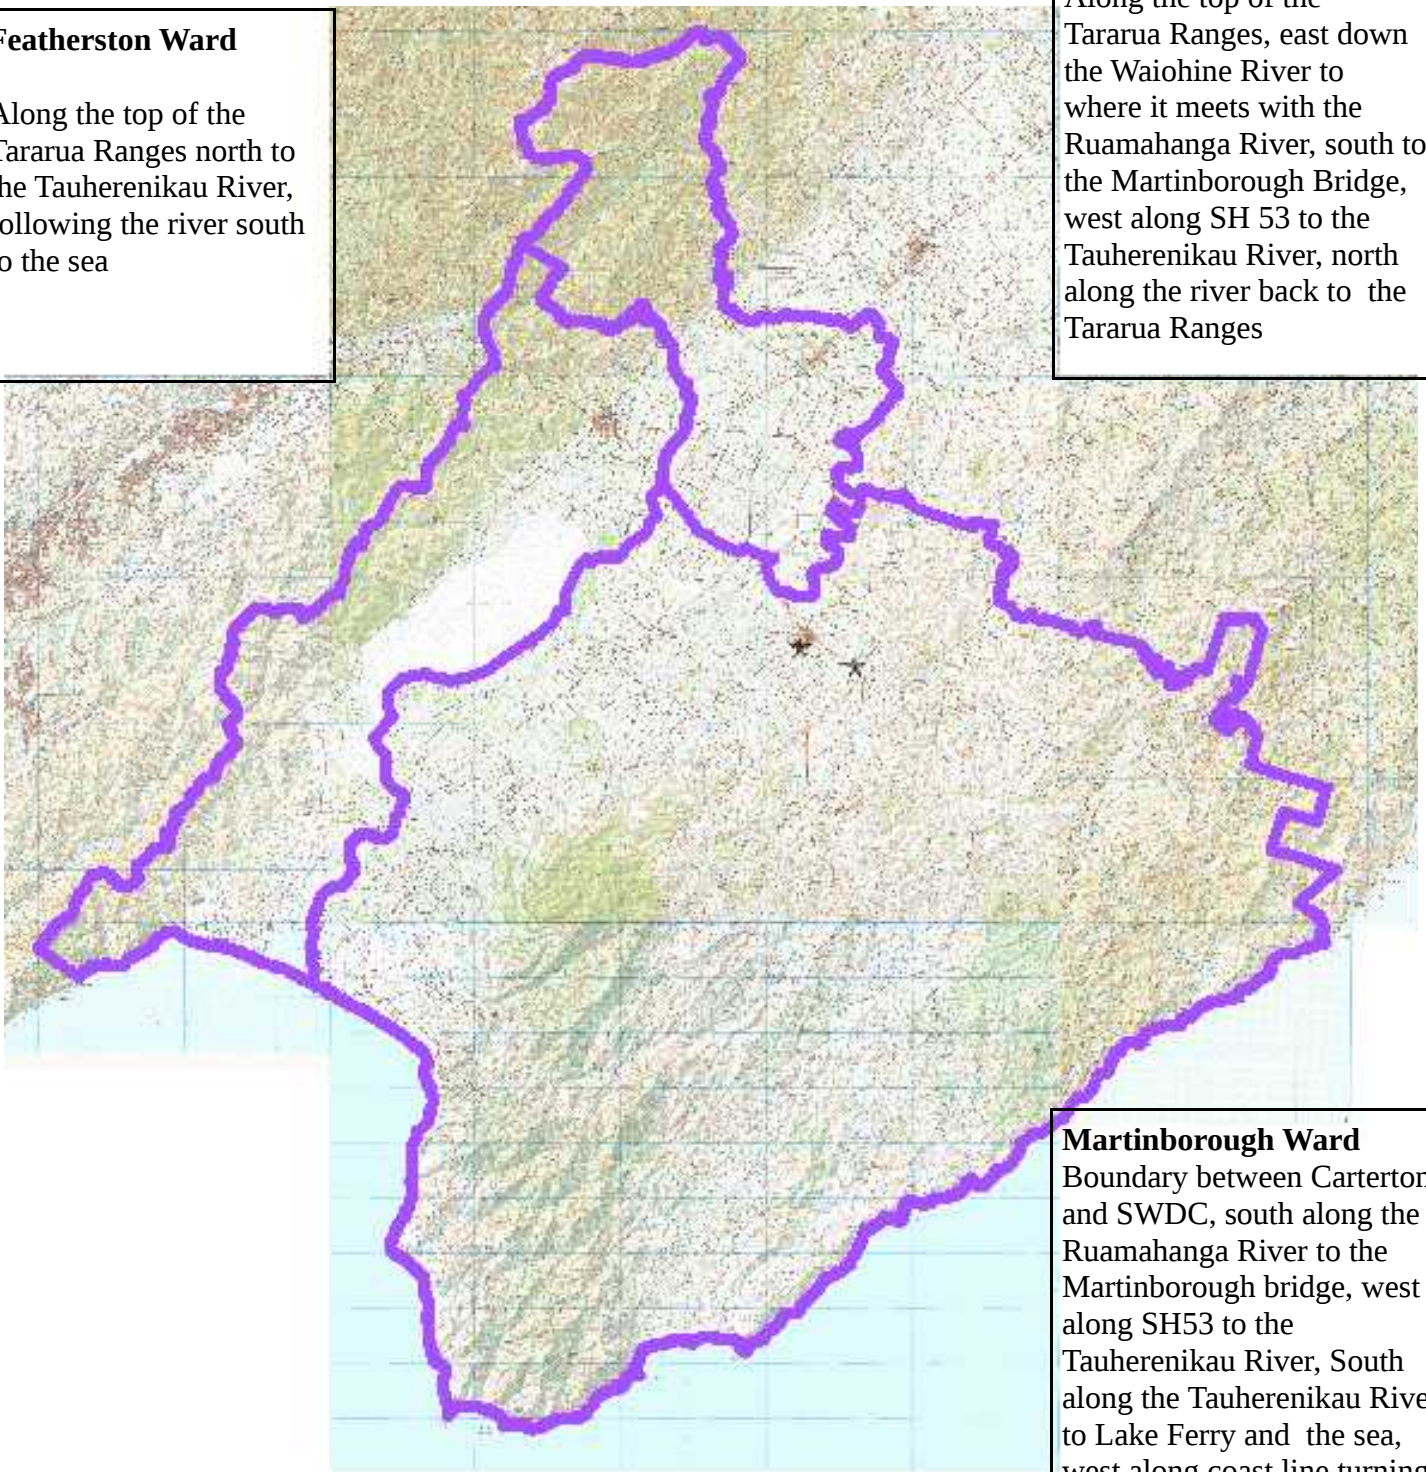

**Featherston Ward**

Along the top of the Tararua Ranges north to the Tauherenikau River, following the river south to the sea

**Greytown Ward**

Along the top of the Tararua Ranges, east down the Waiohine River to where it meets with the Ruamahanga River, south to the Martinborough Bridge, west along SH 53 to the Tauherenikau River, north along the river back to the Tararua Ranges

**Martinborough Ward**

Boundary between Carterton and SWDC, south along the Ruamahanga River to the Martinborough bridge, west along SH53 to the Tauherenikau River, South along the Tauherenikau River to Lake Ferry and the sea, west along coast line turning north to Carterton boundary